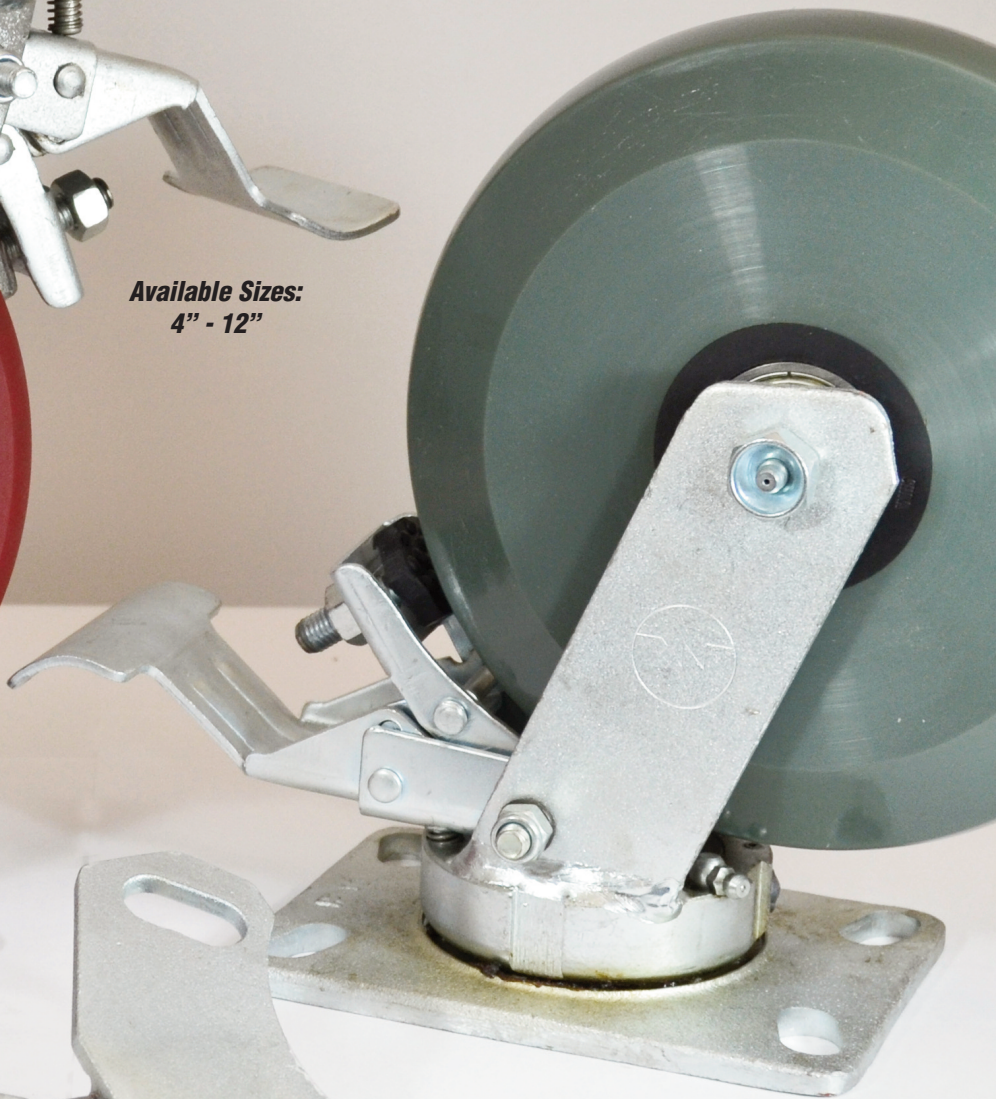

HEAVY DUTY KINGPINLESS

TOTAL LOCK CASTERS

WITH FOOT OPERATED
DIRECTIONAL LOCK

w/Nylacron™ wheels
other types of wheels available

Available Sizes:
4" - 12"

STAINLESS STEEL

Available Sizes: 4", 5", 6" & 8"