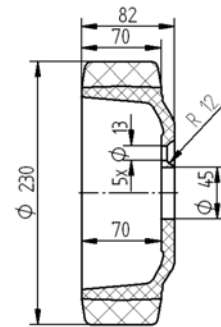

8359920

VK CF 230 070 045 5 B