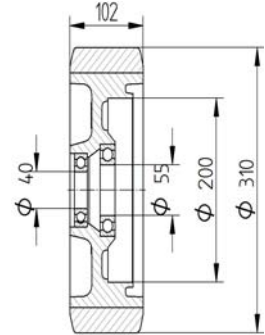

Forklift

13.3

Guide and Drive Wheels

STILL - WAGNER - SAXBY → STILL - WAGNER - SAXBY

8369692

VK CF 250 100 080 5

8365302

VK CK 310 102 040 55 S