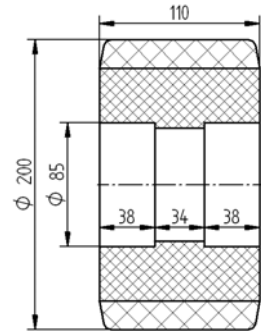

13

Forklift

13.3

Drive Wheels and Guide Wheels

ATLET

Drive, load, and support wheels with steel or cast iron core and firmly bonded Vulkollan® 92° Shore A tread.
Low rolling resistance and excellent elasticity.
Exceptional wear resistance and tensile strength.
Electrically conductive Vulkollan and alternative shore harnesses available with or without bearings.
All OEM part numbers are indicated.

ATLET