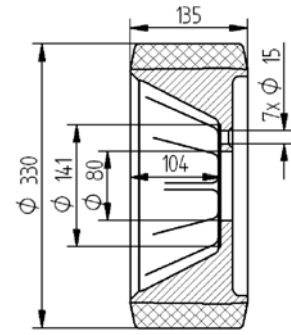

95319867

VK CF 330 135 080 7 A