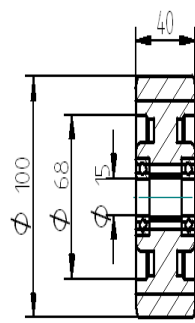

STILL - WAGNER - SAXBY

8410988

VK CK 100 040 015