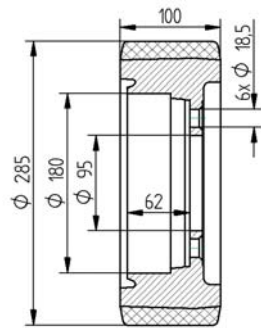

Forklift

13.3

Guide and Drive Wheels

STILL - WAGNER - SAXBY → STILL - WAGNER - SAXBY

8369692

VK CF 250 100 080 5

8365302

VK CK 310 102 040 55 S