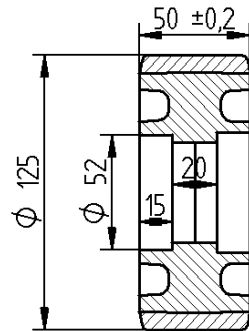

Drive, load, and support wheels with steel or cast iron core and firmly bonded Vulkollan® 92° Shore A tread.
Low rolling resistance and excellent elasticity.
Exceptional wear resistance and tensile strength.
Electrically conductive Vulkollan and alternative shore harnesses available with or without bearings.
All OEM part numbers are indicated.

ATLET