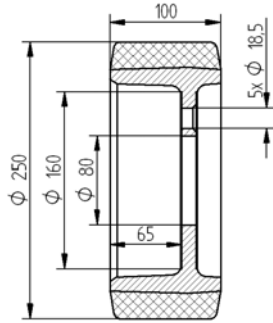

13

Forklift

13.3

Guide and Drive Wheels

STILL - WAGNER - SAXBY → STILL - WAGNER - SAXBY

8369692

VK CF 250 100 080 5