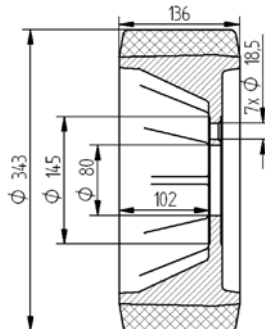

8365234

VK CF 343 136 080 7 F