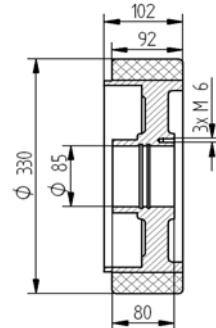

40423000

VK CA 330 090 86 00