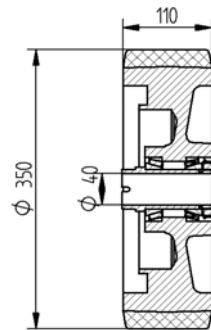

144375/144402/147982

VK CK 350 110 040