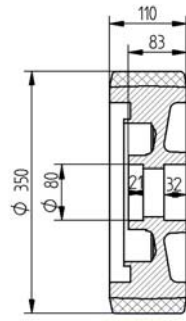

151991/220400

VK CF 310 120 080 7

13

Forklift

13.3

Drive Wheels and Guide Wheels

BT - TOYOTA → CROWN

144374/128468