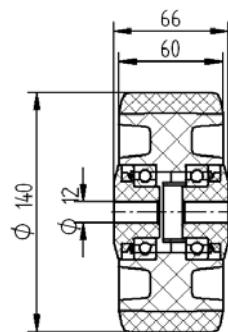

PIMESPO

452399016

VK CD 140 060 012 NA