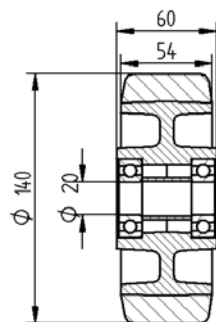

50056035/27885180

VK CK 140 054 020