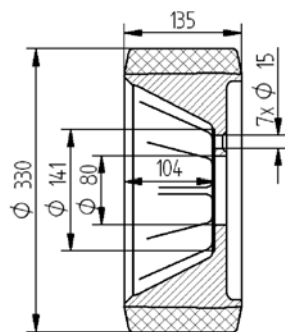

9815000599

VK CF 330 135 080 7 A